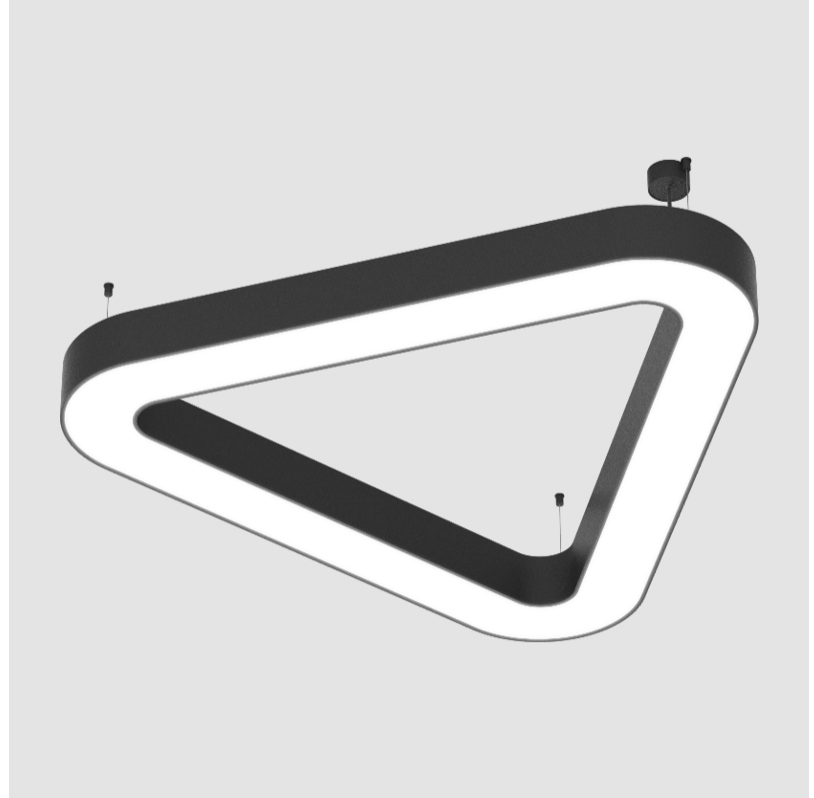

GENERAL

Series: Glorious
Subseries: Glorious Victory
Brand: Prolicht
Division: Architectural
Mounting Type: Suspension
Mounting Location: Ceiling
Subcategory: Ambient

PHYSICAL

Shape: Abstract
Length (mm): 1400
Length (in): 55 1/8
Width (mm): 1400
Width (in): 55 1/8
Height (mm): 120
Height (in): 4 3/4
Max. Overall Height (mm): 2120
Max. Overall Height (in): 83 7/16
Light Distribution: Direct / Indirect
Weight (kg): 14.359
Weight (lbs): 31.66
Diffuser: PMMA - Opal or Micro-Prism
Fixture Finish: SSR / BKV / CWI / CRY / HAB / LAG / UFT / ITA / RUA / RUR / MIC / FTG / MYG / TWT / LOD / PUS / FRO / FUP / KIA / POP / BLS / SPG / MEY / GOH / GUM / CHC / COM / ABZ / JAG / OBR / MOS / ROR
Fixture Material: Aluminum

ELECTRICAL

Lamp Type: LED (Zhaga Standard)
Input Wattage (W): 105
Total Output Wattage (W): 84 / 57.6 (3500K)
Dimming: Non-Dimming / Phase Dimming (120Vac only) / 0-10V Dimming
Driver Included: Yes
Driver Location: Integrated
Driver Type: Constant Current - 120 / 277Vac
Driver Class: Class 2
Input Voltage (V): 120 - 277
Constant Current (MA): 350 / 1200/600 (3500K)

LED

Color Temperature (°K): 3000 / 3500 / 4000
Max. Delivered Lumen (lm): 5540 / 5733 / 5850 Direct / 3830 / 3969 / 4050 Indirect
CRI: >80 CRI
Efficiency (%): 69.8
Lamp Life (hrs): 50000

OPTICAL

RATINGS AND CERTIFICATIONS

Certified By: Certified for North American Standards
IP rating: IP20